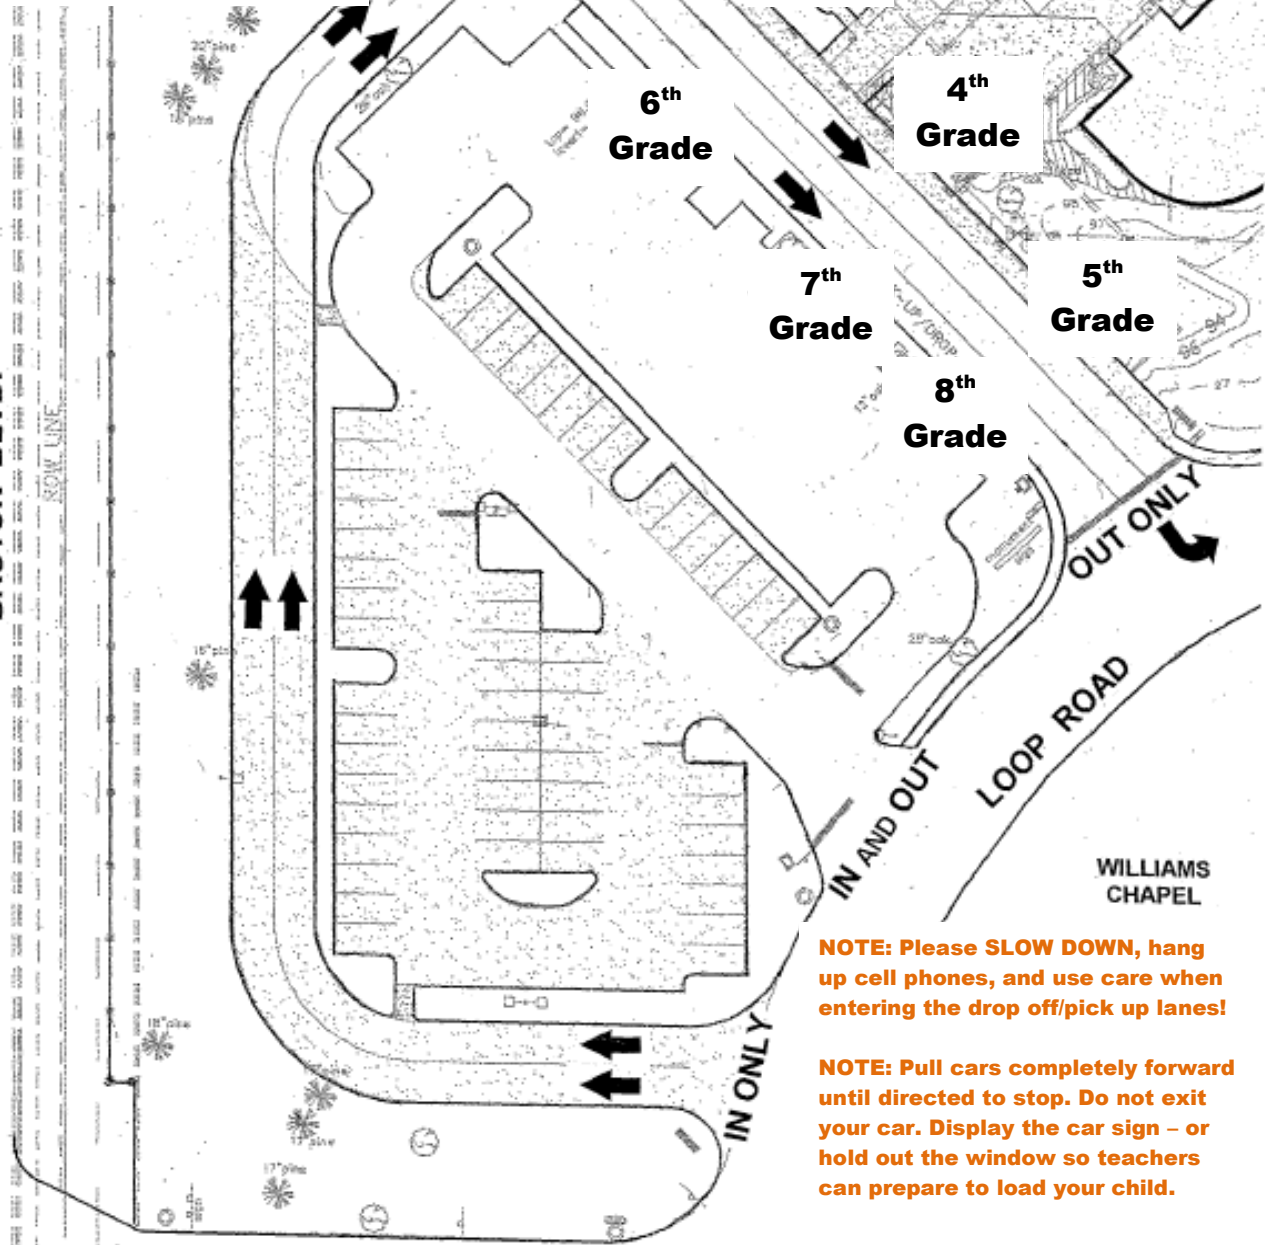

3RD – 6TH GRADE AFTERNOON DISMISSAL

Enter the LS Loop Rd. using the left or right lanes designated for your child's grade level or carpool - older students stand with younger siblings' class

BRUTON BLVD.

SOVI LINE

NORTH BRUTON ENTRANCE / EXIT

NOTE: Please SLOW DOWN, hang up cell phones, and use care when entering the drop off/pick up lanes!

NOTE: Pull cars completely forward until directed to stop. Do not exit your car. Display the car sign - or hold out the window so teachers can prepare to load your child.