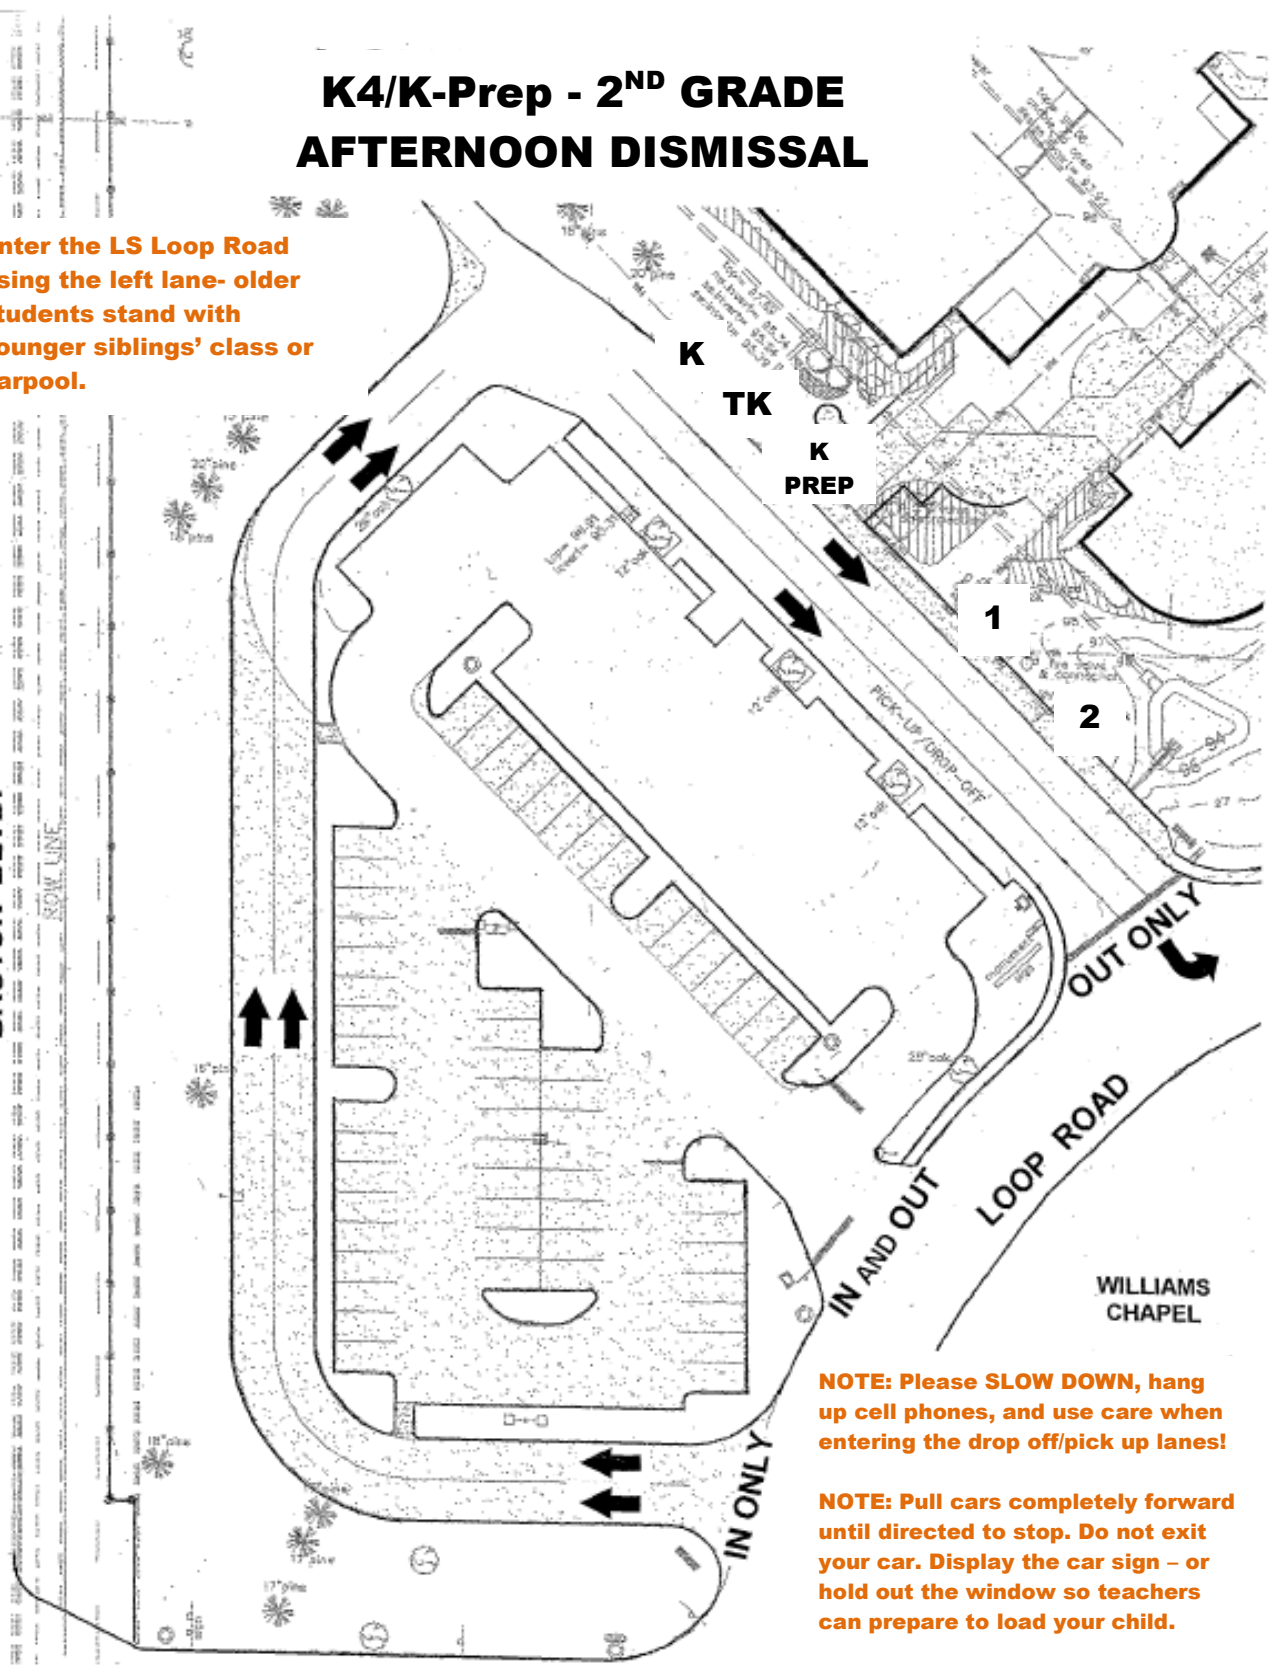

# K4/K-Prep - 2<sup>ND</sup> GRADE AFTERNOON DISMISSAL

Enter the LS Loop Road using the left lane- older students stand with younger siblings' class or carpool.

BRUTON BLVD.  
SLOW LINE

NORTH BRUTON ENTRANCE / EXIT

**NOTE:** Please SLOW DOWN, hang up cell phones, and use care when entering the drop off/pick up lanes!

**NOTE:** Pull cars completely forward until directed to stop. Do not exit your car. Display the car sign - or hold out the window so teachers can prepare to load your child.